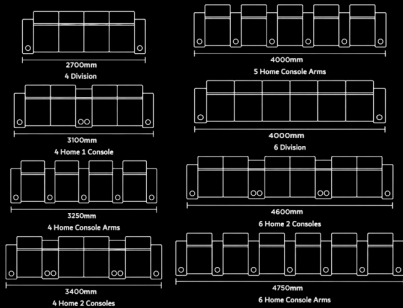

ah

CUSTOM PREMIUM HOME CINEMA SEATING

CATALOGUE

TABLE OF CONTENT

PAGE 3

CONFIGURATIONS

Customise your seats, from a simple 1 seater to 6+ seats, love-seats or daybed; the customizations are unlimited!

PAGE 4