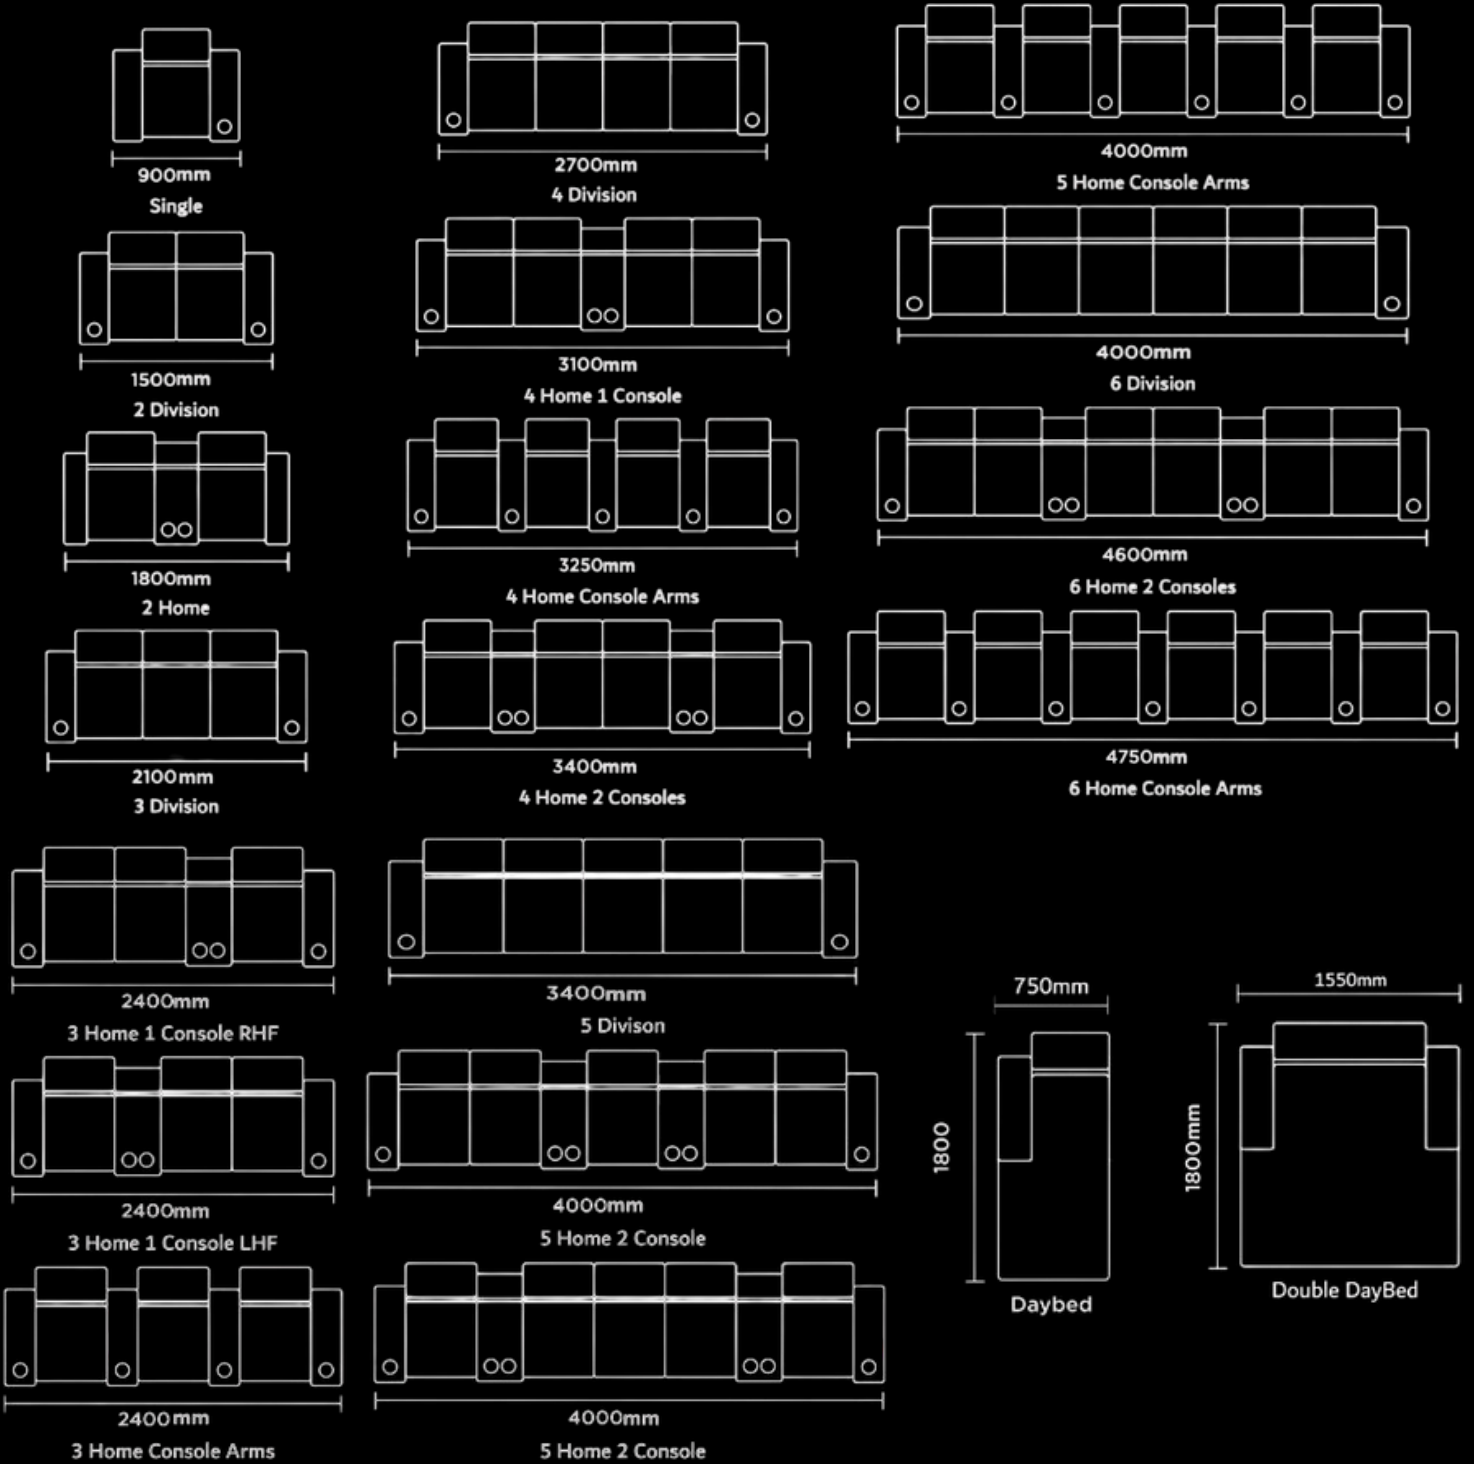

CONFIGURATIONS